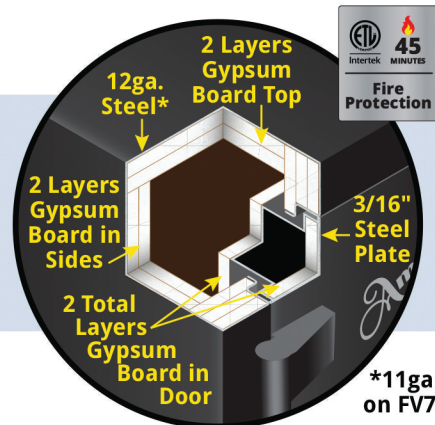

Standard BF®

*3/8" Plate on BF7250 & BF6024

BF® w/4ga inner liner

*3/8" Plate on BF7250 & BF6024

RFX Series

Models: RFX703620, RFX582820
 U.L. Listed TL-30x6 Group 2M lock • Plush Tan Pin-Dot Interior • 10 - 1.5" Dia Bolts
 Choice of 7 High Gloss and 4 Textured Finishes

RF6528

U.L. Listed TL-30 Burglary & Fire Safe
 Plush Tan Pin-Dot Interior • 10 - 1.5" Dia Bolts
 Choice of 7 High Gloss and 4 Textured Finishes

NF Series

Models: NF6036, NF6030, NF6032, NF5924
 Group II lock • All-Velour Interior • 14 - 1.5" Dia Bolts
 Choice of 7 High Gloss, 4 Textured & 2 Two-Tone Finishes

FV Series

Models: FV7240E5, FV6036E5, FV6030E5, FV6032E5ESL5
 Electronic lock • 14 - 1.25" Dia Bolts
 Textured Black Finish • All-Velour Interior

TF Series

Models: TF5924E5, TF5517E5 • ESL5 Electronic Lock Standard
 14 - 1.25" Dia Bolts on TF5924E5 • 8 - 1" Dia Bolts on TF5517E5
 Textured Black Finish • All-Velour Interior