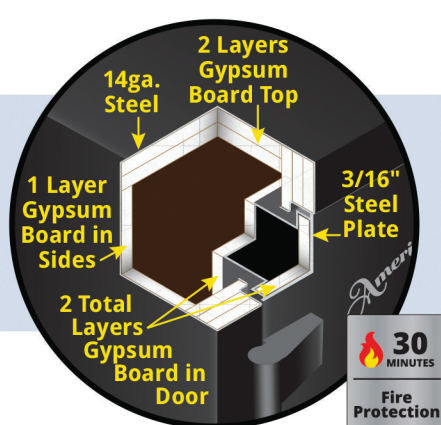

For more information, please visit our website at:

www.amsecusa.com