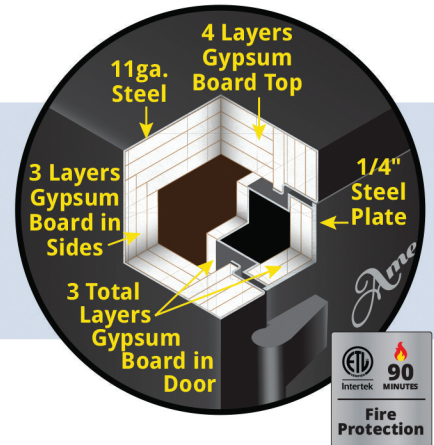

Gun Safe Comparison

All illustrations depict the view circled.

BF Series

Models: BF7250, BF7240, BF6636, BF6030, BF6032, BF6024
 U.L. Listed Group II lock • Plush Tan Pin-Dot Interior • 11 - 1.5" Dia Bolts
 Choice of 7 High Gloss, 4 Textured & 2 Two-Tone Finishes

Standard BF®

*3/8" Plate on BF7250 & BF6024

BF® w/4ga inner liner

*3/8" Plate on BF7250 & BF6024

RFX Series

Models: RFX703620, RFX582820
 U.L. Listed TL-30x6 Group 2M lock • Plush Tan Pin-Dot Interior • 10 - 1.5" Dia Bolts
 Choice of 7 High Gloss and 4 Textured Finishes

RF6528

U.L. Listed TL-30 Burglary & Fire Safe
 Plush Tan Pin-Dot Interior • 10 - 1.5" Dia Bolts
 Choice of 7 High Gloss and 4 Textured Finishes

NF Series

Models: NF6036, NF6030, NF6032, NF5924
 Group II lock • All-Velour Interior • 14 - 1.5" Dia Bolts
 Choice of 7 High Gloss, 4 Textured & 2 Two-Tone Finishes