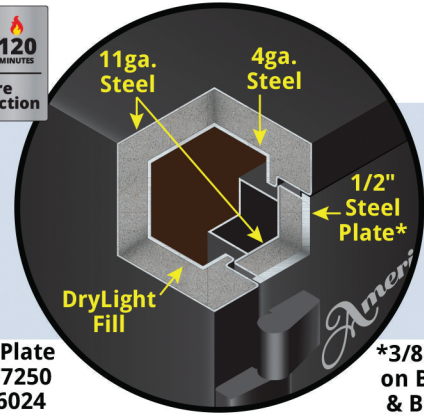

Gun Safe Comparison

All illustrations depict the view circled.

BF Series

Models: BF7250, BF7240, BF6636, BF6030, BF6032, BF6024
 U.L. Listed Group II lock • Plush Tan Pin-Dot Interior • 11 - 1.5" Dia Bolts
 Choice of 7 High Gloss, 4 Textured & 2 Two-Tone Finishes

Standard BF®

*3/8" Plate on BF7250 & BF6024

BF® w/4ga inner liner

*3/8" Plate on BF7250 & BF6024

RFX Series

Models: RFX703620, RFX582820
 U.L. Listed TL-30x6 Group 2M lock • Plush Tan Pin-Dot Interior • 10 - 1.5" Dia Bolts
 Choice of 7 High Gloss and 4 Textured Finishes

RF6528

U.L. Listed TL-30 Burglary & Fire Safe
 Plush Tan Pin-Dot Interior • 10 - 1.5" Dia Bolts
 Choice of 7 High Gloss and 4 Textured Finishes

NF Series

Models: NF6036, NF6030, NF6032, NF5924
 Group II lock • All-Velour Interior • 14 - 1.5" Dia Bolts
 Choice of 7 High Gloss, 4 Textured & 2 Two-Tone Finishes

FV Series

Models: FV7240E5, FV6036E5, FV6030E5, FV6032E5ESL5
 Electronic lock • 14 - 1.25" Dia Bolts
 Textured Black Finish • All-Velour Interior

TF Series

Models: TF5924E5, TF5517E5 • ESL5 Electronic Lock Standard
 14 - 1.25" Dia Bolts on TF5924E5 • 8 - 1" Dia Bolts on TF5517E5
 Textured Black Finish • All-Velour Interior