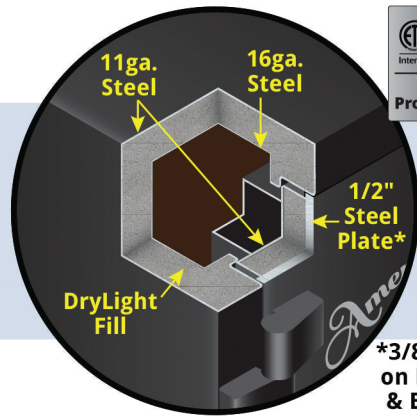

Gun Safe Comparison

All illustrations depict the view circled.

BF Series

Models: BF7250, BF7240, BF6636, BF6030, BF6032, BF6024
 U.L. Listed Group II lock • Plush Tan Pin-Dot Interior • 11 - 1.5" Dia Bolts
 Choice of 7 High Gloss, 4 Textured & 2 Two-Tone Finishes

Standard BF®

*3/8" Plate on BF7250 & BF6024

BF® w/4ga inner liner

*3/8" Plate on BF7250 & BF6024

RFX Series

Models: RFX703620, RFX582820
 U.L. Listed TL-30x6 Group 2M lock • Plush Tan Pin-Dot Interior • 10 - 1.5" Dia Bolts
 Choice of 7 High Gloss and 4 Textured Finishes

RF6528

U.L. Listed TL-30 Burglary & Fire Safe
 Plush Tan Pin-Dot Interior • 10 - 1.5" Dia Bolts
 Choice of 7 High Gloss and 4 Textured Finishes

NF Series

Models: NF6036, NF6030, NF6032, NF5924
 Group II lock • All-Velour Interior • 14 - 1.5" Dia Bolts
 Choice of 7 High Gloss, 4 Textured & 2 Two-Tone Finishes

FV Series

Models: FV7240E5, FV6036E5, FV6030E5, FV6032E5ESL5
 Electronic lock • 14 - 1.25" Dia Bolts
 Textured Black Finish • All-Velour Interior

TF Series

Models: TF5924E5, TF5517E5 • ESL5 Electronic Lock Standard
 14 - 1.25" Dia Bolts on TF5924E5 • 8 - 1" Dia Bolts on TF5517E5
 Textured Black Finish • All-Velour Interior