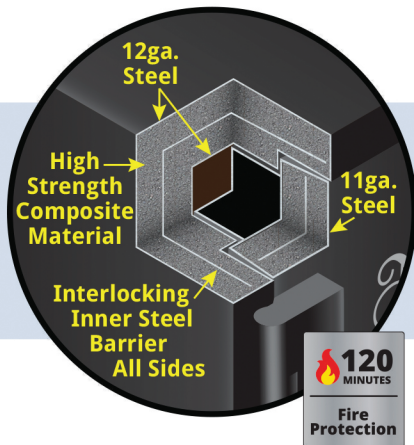

Gun Safe Comparison

All illustrations depict the view circled.

BF Series

Models: BF7250, BF7240, BF6636, BF6030, BF6032, BF6024
 U.L. Listed Group II lock • Plush Tan Pin-Dot Interior • 11 - 1.5" Dia Bolts
 Choice of 7 High Gloss, 4 Textured & 2 Two-Tone Finishes

Standard BF®

*3/8" Plate on BF7250 & BF6024

BF® w/4ga inner liner

*3/8" Plate on BF7250 & BF6024

RFX Series

Models: RFX703620, RFX582820
 U.L. Listed TL-30x6 Group 2M lock • Plush Tan Pin-Dot Interior • 10 - 1.5" Dia Bolts
 Choice of 7 High Gloss and 4 Textured Finishes

RF6528

U.L. Listed TL-30 Burglary & Fire Safe
 Plush Tan Pin-Dot Interior • 10 - 1.5" Dia Bolts
 Choice of 7 High Gloss and 4 Textured Finishes

NF Series

Models: NF6036, NF6030, NF6032, NF5924
 Group II lock • All-Velour Interior • 14 - 1.5" Dia Bolts
 Choice of 7 High Gloss, 4 Textured & 2 Two-Tone Finishes

FV Series

Models: FV7240E5, FV6036E5, FV6030E5, FV6032E5ESL5
 Electronic lock • 14 - 1.25" Dia Bolts
 Textured Black Finish • All-Velour Interior

TF Series

Models: TF5924E5, TF5517E5 • ESL5 Electronic Lock Standard
 14 - 1.25" Dia Bolts on TF5924E5 • 8 - 1" Dia Bolts on TF5517E5
 Textured Black Finish • All-Velour Interior