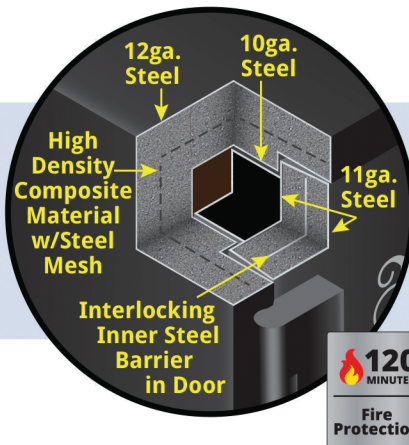

Gun Safe Comparison

All illustrations depict the view circled.

BF Series

Models: BF7250, BF7240, BF6636, BF6030, BF6032, BF6024
 U.L. Listed Group II lock • Plush Tan Pin-Dot Interior • 11 - 1.5" Dia Bolts
 Choice of 7 High Gloss, 4 Textured & 2 Two-Tone Finishes

Standard BF®

*3/8" Plate on BF7250 & BF6024

BF® w/4ga inner liner

*3/8" Plate on BF7250 & BF6024

RFX Series

Models: RFX703620, RFX582820
 U.L. Listed TL-30x6 Group 2M lock • Plush Tan Pin-Dot Interior • 10 - 1.5" Dia Bolts
 Choice of 7 High Gloss and 4 Textured Finishes

RF6528

U.L. Listed TL-30 Burglary & Fire Safe
 Plush Tan Pin-Dot Interior • 10 - 1.5" Dia Bolts
 Choice of 7 High Gloss and 4 Textured Finishes

NF Series

Models: NF6036, NF6030, NF6032, NF5924
 Group II lock • All-Velour Interior • 14 - 1.5" Dia Bolts
 Choice of 7 High Gloss, 4 Textured & 2 Two-Tone Finishes

FV Series

Models: FV7240E5, FV6036E5, FV6030E5, FV6032E5ESL5
 Electronic lock • 14 - 1.25" Dia Bolts
 Textured Black Finish • All-Velour Interior

TF Series

Models: TF5924E5, TF5517E5 • ESL5 Electronic Lock Standard
 14 - 1.25" Dia Bolts on TF5924E5 • 8 - 1" Dia Bolts on TF5517E5
 Textured Black Finish • All-Velour Interior